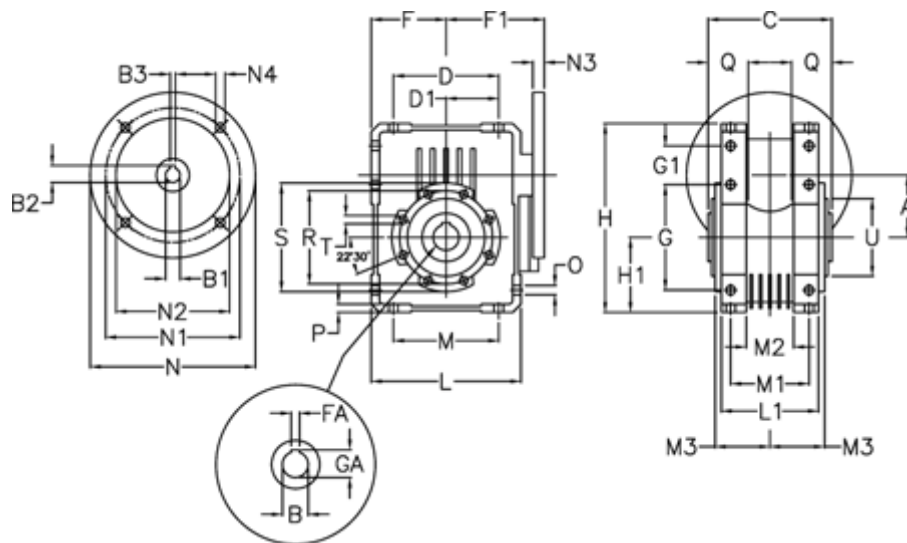

Article number: 392208601574016

Description: Worm Gear with Torque Limiter
W86 L1-U-15-P100 B5

Measures

A = 86.9	F = 100	L = 200	N2 = 180	T = M10x18
B = 35	F1 = 136	L1 = 125	N3 = 13	U = 110
B1 E7 = 28	FA = 10	M = 144	N4 = 12.5	
B2 = 31.3	G = 144	M1 = 101	O = 11.5	
B3 H9 = 8	G1 = 45.5	M2 = 57	P = 11	
C = 140	GA = 38.3	M3 = 64.5	Q = 45	
D = 144	H = 245.5	N = 250	R = 130	
D1 = 72	H1 = 100	N1 = 215	S = 150	